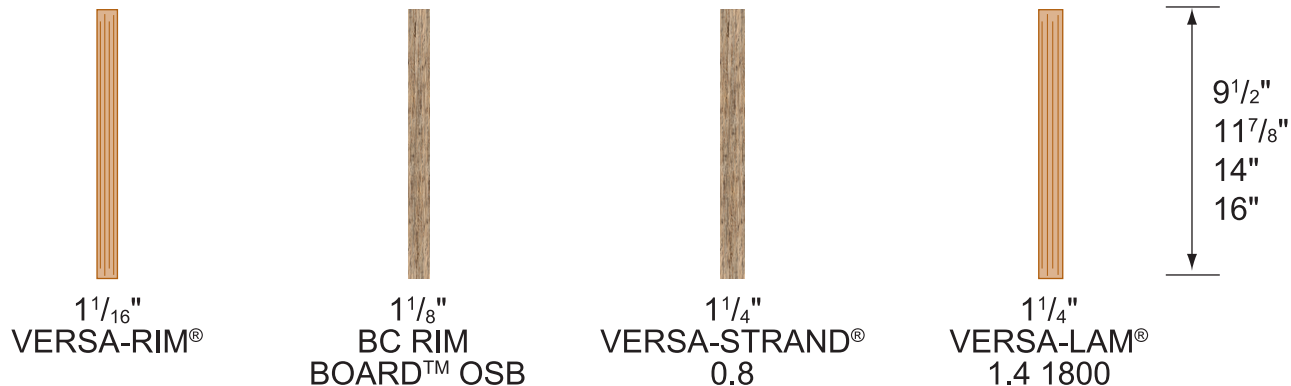

Boise Western Rimboard Product Profiles

*18 inch and 20 inch deep rimboard are special order products, contact local supplier or Boise representative for product availability.