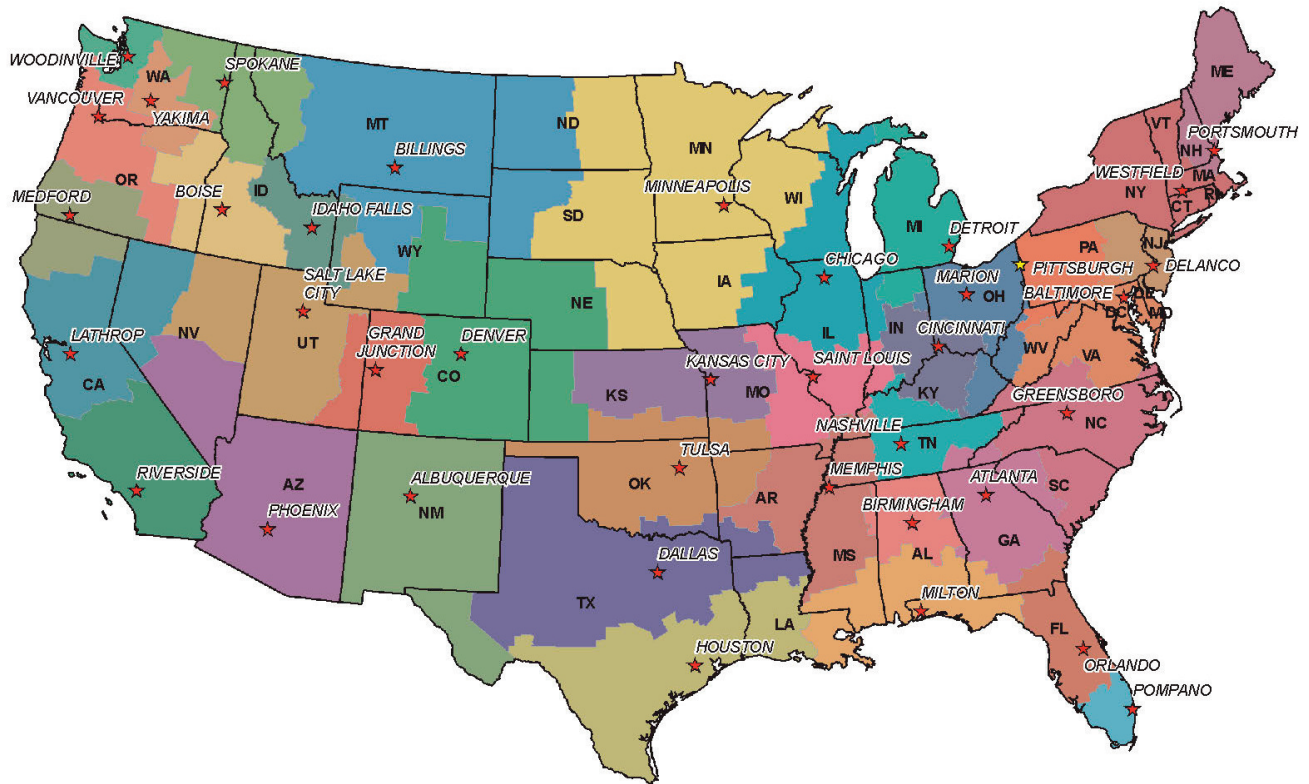

Boise Cascade Locations

Not all products are stocked in all locations, please call the location closest to you for pricing and availability.

Albuquerque, NM	800-889-4306	Marion, OH	740-382-6766
Atlanta, GA	800-241-9089	Medford, OR	800-365-4627
Baltimore, MD	800-638-9830	Memphis, TN	800-238-5680
Billings, MT	800-548-7020	Milton, FL	866-616-5507
Birmingham, AL	800-433-8578	Minneapolis, MN	800-281-5503
Boise, ID	800-632-5138	Nashville, TN	800-521-9663
Chicago, IL	877-206-2144	Orlando, FL	800-432-1544
Cincinnati, OH	513-451-5700	Phoenix, AZ	800-289-9663
Dallas, TX	800-966-3334	Pompano, FL	877-891-9252
Delanco, NJ	800-257-8459	Riverside, CA	800-648-9116
Denver, CO	800-525-1255	St. Louis, MO	833-587-7470
Detroit, MI	800-295-6107	Salt Lake City, UT	800-562-2443
Grand Junction, CO	800-264-5842	Spokane, WA	800-541-0529
Greenland, NH	800-962-9961	Tulsa, OK	800-299-5768
Greensboro, NC	800-210-6049	Vancouver, WA	800-621-8896
Houston, TX	800-392-3942	Westfield, MA	877-462-6473
Idaho Falls, ID	800-336-7071	Woodinville, WA	800-342-2299
Kansas City, MO	816-347-7448	Yakima, WA	800-572-3682
Lathrop, CA	800-796-9573		

Boise Cascade®